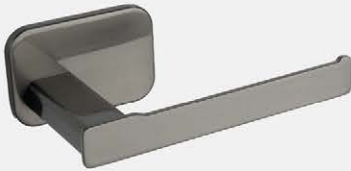

Bodie
Metal

ECLIPSE GUNMETAL

- EASY TO INSTALL
- DURABLE
- LUXURIOUS
- VERSATILE
- MODERN

ALSO
AVAILABLE
IN
CHROME

Toilet Paper Holder 16-EPG-TPH0-GNM

Towel Ring 16-EPG-TR00-GNM

Soap Basket 16-EPG-SB00-GNM

Toothbrush Tumbler Holder 16-EPG-TTH0-GNM

Single Towel Rail 16-EPG-STR0-GNM

Towel Hook 16-EPG-RH00-GNM

Toilet Brush Holder 16-EPG-TBH0-GNM