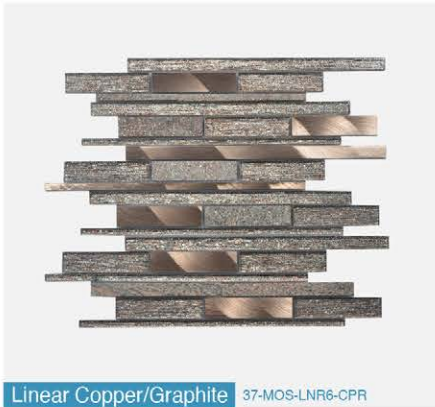

# earthstone

GLASS MOSAICS

Metro - Galaxy Brick 37-MOS-BRK5-GLX

Metro - Illusions 37-MOS-MET9-ILS

Metro - Grey/Graphite 37-MOS-MET8-GRY

Linear Copper/Graphite 37-MOS-LNR6-CPR

Linear Variety Mix 37-MOS-VART-BWG