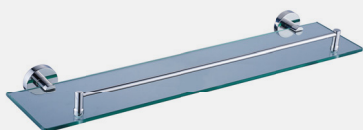

**Bodie**  
Steel

**SKYE**  
POLISHED

- EASY TO INSTALL
- NON-CORROSIVE
- DURABLE
- VERSATILE
- STAINLESS STEEL

Fixed Toilet Paper Holder 15-SKY-TPH0-SS0

Toilet Paper Holder with Lid 15-SKY-TPH1-SS0

Towel Ring 15-SKY-TR00-SS0

Toothbrush Tumbler Holder 15-SKY-TTH0-SS0

Soap Basket 15-SKY-SB00-SS0

Towel Hook 15-SKY-TH00-SS0

Glass Shelf 15-SKY-GS00-SS0

Single Towel Rail 16-SKY-STR0-SS0

Double Towel Rail 16-SKY-DTR0-SS0

Toilet Brush Holder 15-SKY-TBH0-SS0