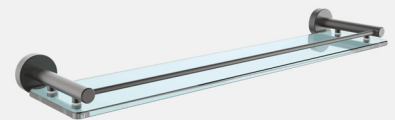

Bodie
Black

LAVA
BLACK

- DURABLE
- EASY TO INSTALL
- NON-CORROSIVE
- LIGHTWEIGHT
- RECYCLABLE

Toilet Paper Holder 14-LVA-TPH0-BLK

Fixed Toilet Paper Holder 14-LVA-TPH1-BLK

Towel Ring 14-LVA-TR00-BLK

Soap Basket 14-LVA-SB00-BLK

Toothbrush Tumbler Holder 14-LVA-TTH0-BLK

Towel Hook 14-LVA-TH00-BLK

Single Towel Rail (600mm) 14-LVA-STR6-BLK

Double Towel Rail (600mm) 14-LVA-DTR6-BLK

Glass Shelf 14-LVA-GS00-BLK

Toilet Brush 14-LVA-TBH0-BLK

Square Shower Shelf 14-UNI-SQSS-BLK

Corner Shower Shelf 14-UNI-CSS1-BLK