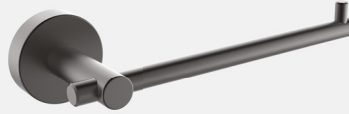

Bodie
Black

LAVA
BLACK

- DURABLE
- EASY TO INSTALL
- NON-CORROSIVE
- LIGHTWEIGHT
- RECYCLABLE

Toilet Paper Holder 14-LVA-TPH0-BLK

Fixed Toilet Paper Holder 14-LVA-TPH1-BLK

Towel Ring 14-LVA-TR00-BLK

Soap Basket 14-LVA-SB00-BLK

Toothbrush Tumbler Holder 14-LVA-TTH0-BLK

Towel Hook 14-LVA-TH00-BLK

Single Towel Rail (600mm) 14-LVA-STR6-BLK

Double Towel Rail (600mm) 14-LVA-DTR6-BLK

Glass Shelf 14-LVA-GS00-BLK

Toilet Brush 14-LVA-TBH0-BLK