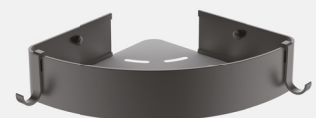

Bodie
Black

LAVA
BLACK

- DURABLE
- EASY TO INSTALL
- NON-CORROSIVE
- LIGHTWEIGHT
- RECYCLABLE

Toilet Paper Holder 14-LVA-TPH0-BLK

Fixed Toilet Paper Holder 14-LVA-TPH1-BLK

Towel Ring 14-LVA-TR00-BLK

Soap Basket 14-LVA-SB00-BLK

Toothbrush Tumbler Holder 14-LVA-TTH0-BLK

Towel Hook 14-LVA-TH00-BLK

Single Towel Rail (600mm) 14-LVA-STR6-BLK

Double Towel Rail (600mm) 14-LVA-DTR6-BLK

Glass Shelf 14-LVA-GS00-BLK

Toilet Brush 14-LVA-TBH0-BLK

Square Shower Shelf 14-UNI-SQSS-BLK

Corner Shower Shelf 14-UNI-CSS1-BLK