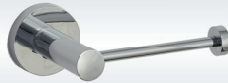

**D**  
**DOMINUS**  
BATHROOM ACCESSORIES

VISION

MANUFACTURED FROM SOLID BRASS, DOMINUS BATHROOM ACCESSORIES REFLECT A TIMELESS BEAUTY IN THEIR DESIGN. A PROUDLY SOUTH AFRICAN PREMIUM BRAND OF ACCESSORIES THAT SHOWCASES SECURE FIXING SYSTEMS AND EXCEPTIONAL QUALITY AND STYLE.

SOAP RACK  
Large

13-VIS-SD34-CHR

SINGLE TOWEL RAIL  
750mm

13-VIS-STR7-CHR

DOUBLE TOWEL RAIL  
750mm

13-VIS-DTR7-CHR

TOOTHBRUSH TUMBLER  
HOLDER 113 x 158mm

13-VIS-TTH0-CHR