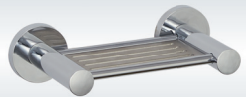

**D**  
**DOMINUS**  
BATHROOM ACCESSORIES

VISION

MANUFACTURED FROM SOLID BRASS, DOMINUS BATHROOM ACCESSORIES REFLECT A TIMELESS BEAUTY IN THEIR DESIGN. A PROUDLY SOUTH AFRICAN PREMIUM BRAND OF ACCESSORIES THAT SHOWCASES SECURE FIXING SYSTEMS AND EXCEPTIONAL QUALITY AND STYLE.

SOAP RACK  
Large

13-VIS-SD34-CHR

SINGLE TOWEL RAIL  
750mm

13-VIS-STR7-CHR

DOUBLE TOWEL RAIL  
750mm

13-VIS-DTR7-CHR

TOOTHBRUSH TUMBLER  
HOLDER 113 x 158mm

13-VIS-TTH0-CHR