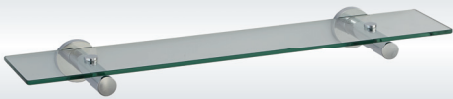

**D**  
**DOMINUS**  
BATHROOM ACCESSORIES

VISION

MANUFACTURED FROM SOLID BRASS, DOMINUS BATHROOM ACCESSORIES REFLECT A TIMELESS BEAUTY IN THEIR DESIGN. A PROUDLY SOUTH AFRICAN PREMIUM BRAND OF ACCESSORIES THAT SHOWCASES SECURE FIXING SYSTEMS AND EXCEPTIONAL QUALITY AND STYLE.

SOAP RACK  
Large

13-VIS-SD34-CHR

SINGLE TOWEL RAIL  
750mm

13-VIS-STR7-CHR

DOUBLE TOWEL RAIL  
750mm

13-VIS-DTR7-CHR

TOOTHBRUSH TUMBLER  
HOLDER 113 x 158mm

13-VIS-TTH0-CHR