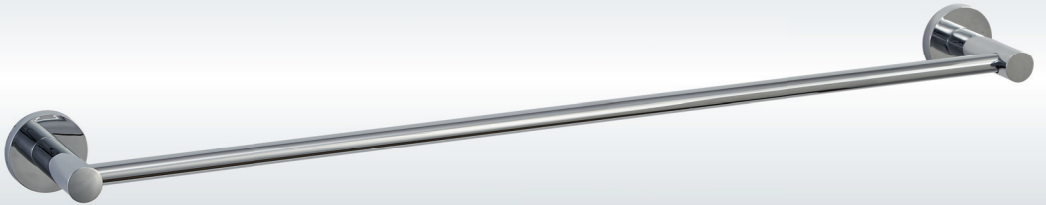

**D**  
**DOMINUS**  
BATHROOM ACCESSORIES

VISION

MANUFACTURED FROM SOLID BRASS, DOMINUS BATHROOM ACCESSORIES REFLECT A TIMELESS BEAUTY IN THEIR DESIGN. A PROUDLY SOUTH AFRICAN PREMIUM BRAND OF ACCESSORIES THAT SHOWCASES SECURE FIXING SYSTEMS AND EXCEPTIONAL QUALITY AND STYLE.

SOAP RACK  
Large

13-VIS-SD34-CHR

SINGLE TOWEL RAIL  
750mm

13-VIS-STR7-CHR

DOUBLE TOWEL RAIL  
750mm

13-VIS-DTR7-CHR

TOOTHBRUSH TUMBLER  
HOLDER 113 x 158mm

13-VIS-TTH0-CHR

SOAP DISPENSER

13-VIS-SDIS-CHR

SPARE TOILET PAPER  
HOLDER 133mm

13-VIS-SPH0-CHR

ROBE HOOK  
62mm

13-VIS-RHS0-CHR

DOUBLE ROBE HOOK  
62 x 82mm

13-VIS-RHD0-CHR

SWIVEL TOWEL BAR  
54 x 94 x 390mm

13-UNI-SWT1-CHR

CORNER GLASS SHELF  
38 x 163 x 327mm

13-UNI-CSS0-CHR

MANUFACTURED FROM BRASS  
STANDARD FINISH – CHROME PLATED  
SOAP DISHES & TUMBLERS SUPPLIED  
ALTERNATIVE FIXING SYSTEM AVAILABLE FOR SOLID  
WOOD, GLASS & DRY WALL  
BESPOKE SIZES & DESIGNS AVAILABLE ON REQUEST  
TOWEL RAIL SIZES ARE 600, 750 AND 900MM