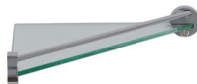

SOAP DISPENSER

13-VIS-SDIS-CHR

SPARE TOILET PAPER  
HOLDER 133mm

13-VIS-SPH0-CHR

ROBE HOOK  
62mm

13-VIS-RHS0-CHR

DOUBLE ROBE HOOK  
62 x 82mm

13-VIS-RHD0-CHR

GLASS SHELF  
135 x 600mm

13-VIS-GS00-CHR

TOILET BRUSH SET  
145 x 177mm

13-VIS-TBS0-CHR

GRAB RAIL  
83 x 340mm

13-UNI-GR00-CHR

TOWEL SHELF 3-BAR  
225 x 600mm

13-UNI-TS3B-CHR

SWIVEL TOWEL BAR  
54 x 94 x 390mm

13-UNI-SWT1-CHR

CORNER GLASS SHELF  
38 x 163 x 327mm

13-UNI-CSS0-CHR

MANUFACTURED FROM BRASS  
STANDARD FINISH – CHROME PLATED  
SOAP DISHES & TUMBLERS SUPPLIED  
ALTERNATIVE FIXING SYSTEM AVAILABLE FOR SOLID  
WOOD, GLASS & DRY WALL  
BESPOKE SIZES & DESIGNS AVAILABLE ON REQUEST  
TOWEL RAIL SIZES ARE 600, 750 AND 900MM