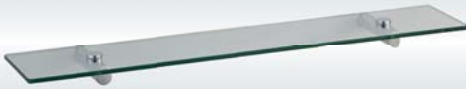

D
DOMINUS
BATHROOM ACCESSORIES

SYMPHONY

MANUFACTURED FROM SOLID BRASS, DOMINUS BATHROOM ACCESSORIES REFLECT A TIMELESS BEAUTY IN THEIR DESIGN. A PROUDLY SOUTH AFRICAN PREMIUM BRAND OF ACCESSORIES THAT SHOWCASES SECURE FIXING SYSTEMS AND EXCEPTIONAL QUALITY AND STYLE.

TOILET PAPER HOLDER
70 x 193mm

13-SYM-TPHO-CHR

TOWEL RING
70 x 165mm

13-SYM-TR00-CHR

SOAP RACK
Small

13-SYM-SD15-CHR

SOAP RACK
Large

13-SYM-SD34-CHR

SINGLE TOWEL RAIL
750mm

13-SYM-STR7-CHR

DOUBLE TOWEL RAIL
750mm

13-SYM-DTR7-CHR

TOOTHBRUSH TUMBLER
HOLDER 96 x 168mm

13-SYM-ITH0-CHR

SOAP DISPENSER

13-SYM-SDIS-CHR