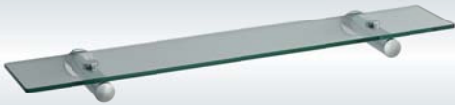

D
DOMINUS
BATHROOM ACCESSORIES

LINEAR

MANUFACTURED FROM SOLID BRASS, DOMINUS BATHROOM ACCESSORIES REFLECT A TIMELESS BEAUTY IN THEIR DESIGN. A PROUDLY SOUTH AFRICAN PREMIUM BRAND OF ACCESSORIES THAT SHOWCASES SECURE FIXING SYSTEMS AND EXCEPTIONAL QUALITY AND STYLE.

TOILET PAPER HOLDER
89 x 187mm

13-LIN-TPH0-CHR

TOWEL RING
55 x 160mm

13-LIN-TR00-CHR

ALT TOILET PAPER /
HAND TOWEL HOLDER
55 x 170mm

13-LIN-TPH2-CHR

SOAP RACK
Small

13-LIN-SD15-CHR

COMBI SOAP RACK

13-LIN-SRSH-CHR

SINGLE TOWEL RAIL
750mm

13-LIN-STR7-CHR

DOUBLE TOWEL RAIL
750mm

13-LIN-DTR7-CHR

TOOTHBRUSH TUMBLER
HOLDER 106 x 158mm

13-LIN-TTH0-CHR