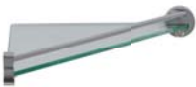

SPARE TOILET PAPER  
HOLDER 115 mm

13-ICO-SPH0-CHR

ROBE HOOK  
40mm

13-ICO-RHS0-CHR

DOUBLE ROBE HOOK  
47 x 77mm

13-ICO-RHD0-CHR

TOILET BRUSH SET  
132 x 188mm

13-ICO-TBS0-CHR

GLASS SHELF  
120 x 600mm

13-ICO-GS00-CHR

GRAB RAIL  
83 x 340mm

13-UNI-GR00-CHR

TOWEL SHELF 3-BAR  
225 x 600mm

13-UNI-TS3B-CHR

SWIVEL TOWEL BAR  
54 x 94 x 390mm

13-UNI-SWT1-CHR

CORNER GLASS SHELF  
38 x 163 x 329mm

13-UNI-CSS0-CHR

MANUFACTURED FROM BRASS  
STANDARD FINISH – CHROME PLATED  
SOAP DISHES & TUMBLERS SUPPLIED  
ALTERNATIVE FIXING SYSTEM AVAILABLE FOR SOLID WOOD, GLASS & DRY WALL  
BESPOKE SIZES & DESIGNS AVAILABLE ON REQUEST  
TOWEL RAIL SIZES ARE 600, 750 AND 900MM