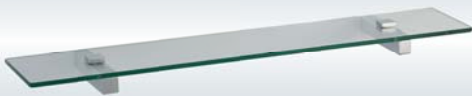

# D DOMINUS

BATHROOM ACCESSORIES

ICON

MANUFACTURED FROM SOLID BRASS, DOMINUS BATHROOM ACCESSORIES REFLECT A TIMELESS BEAUTY IN THEIR DESIGN. A PROUDLY SOUTH AFRICAN PREMIUM BRAND OF ACCESSORIES THAT SHOWCASES SECURE FIXING SYSTEMS AND EXCEPTIONAL QUALITY AND STYLE.

TOILET PAPER HOLDER  
70 x 193mm

13-ICO-TPHO-CHR

TOWEL RING  
70 x 158mm

13-ICO-TR00-CHR

SOAP RACK  
Small

13-ICO-SD15-CHR

SOAP RACK  
Large

13-ICO-SD34-CHR

SINGLE TOWEL RAIL  
750mm

13-ICO-SIR7-CHR

DOUBLE TOWEL RAIL  
750mm

13-ICO-DTR7-CHR

TOOTHBRUSH TUMBLER  
HOLDER 96 x 168mm

13-ICO-TTHO-CHR

SOAP DISPENSER

13-ICO-SDIS-CHR