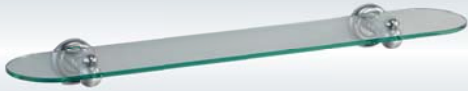

D DOMINUS

BATHROOM ACCESSORIES

ELEGANCE

MANUFACTURED FROM SOLID BRASS, DOMINUS BATHROOM ACCESSORIES REFLECT A TIMELESS BEAUTY IN THEIR DESIGN. A PROUDLY SOUTH AFRICAN PREMIUM BRAND OF ACCESSORIES THAT SHOWCASES SECURE FIXING SYSTEMS AND EXCEPTIONAL QUALITY AND STYLE.

TOILET PAPER HOLDER
68 x 156mm

13-ELG-TPH0-CHR

TOWEL RING
68 x 170mm

13-ELG-TR00-CHR

ALT TOWEL RING
68 x 170mm

13-ELG-TPH2-CHR

VANITY SOAP DISH
137 x 160 x 40mm

13-ELG-SDV0-CHR

SOAP RACK
Small

13-ELG-SD15-CHR

SOAP RACK
Large

13-ELG-SD24-CHR

SINGLE TOWEL RAIL
750mm

13-ELG-STR7-CHR

DOUBLE TOWEL RAIL
750mm

13-ELG-DTR7-CHR