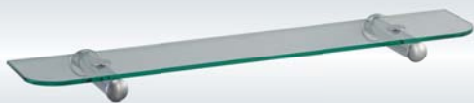

D
DOMINUS
 BATHROOM ACCESSORIES

MANUFACTURED FROM SOLID BRASS, DOMINUS BATHROOM ACCESSORIES REFLECT A TIMELESS BEAUTY IN THEIR DESIGN. A PROUDLY SOUTH AFRICAN PREMIUM BRAND OF ACCESSORIES THAT SHOWCASES SECURE FIXING SYSTEMS AND EXCEPTIONAL QUALITY AND STYLE.

TOILET PAPER HOLDER
85 x 174mm

13-CON-TPH0-CHR

TOWEL RING
55 x 160mm

13-CON-TR00-CHR

ALT TOILET PAPER /
HAND TOWEL HOLDER
55 x 175mm

13-CON-TPH2-CHR

SOAP RACK
Small

13-CON-SD15-CHR

SOAP RACK
Large

13-CON-SD24-CHR

SINGLE TOWEL RAIL
750mm

13-CON-STR7-CHR

DOUBLE TOWEL RAIL
750mm

13-CON-DTR7-CHR

TOOTHBRUSH TUMBLER
HOLDER 106 x 158mm

13-CON-TTH0-CHR