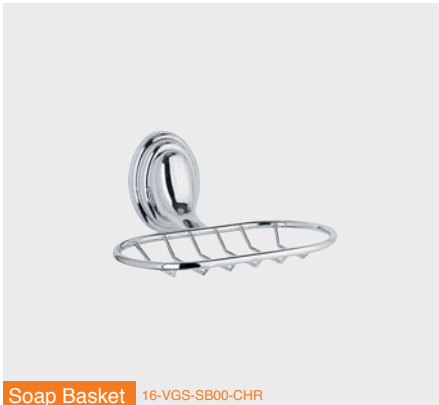

# Vegas

Metal Bathroom Accessories

- Classic design
- Durable
- Value
- Chrome plated

- Easy installation
- Imported range
- Quality
- Made in China

Toilet Paper Holder 16-VGS-TPH0-CHR

Towel Ring 16-VGS-TR00-CHR

Toothbrush Tumbler Holder 16-VGS-TTH0-CHR

Soap Basket 16-VGS-SB00-CHR

Soap Dish 16-VGS-SD00-CHR

Toilet Brush Holder 16-VGS-TBH0-CHR

Glass Shelf 16-VGS-GS00-CHR

Robe Hook 16-VGS-RH00-CHR

Single Towel Rail (760mm) 16-VGS-STR0-CHR

Double Towel Rail (760mm) 16-VGS-DTR0-CHR