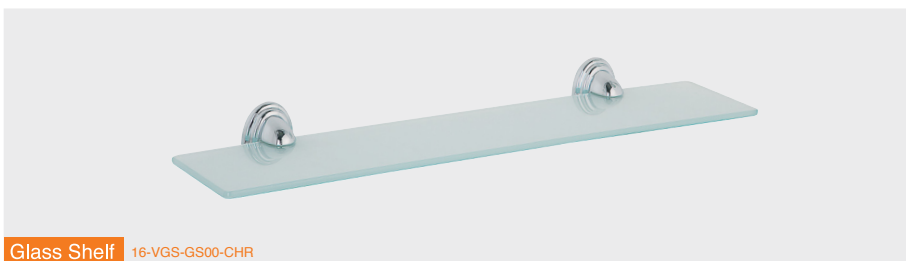

Vegas

Metal Bathroom Accessories

- Classic design
- Durable
- Value
- Chrome plated
- Easy installation
- Imported range
- Quality
- Made in China

Toilet Paper Holder 16-VGS-TPH0-CHR

Towel Ring 16-VGS-TR00-CHR

Toothbrush Tumbler Holder 16-VGS-TTH0-CHR

Soap Basket 16-VGS-SB00-CHR

Soap Dish 16-VGS-SD00-CHR

Toilet Brush Holder 16-VGS-TBH0-CHR

Glass Shelf 16-VGS-GS00-CHR

Robe Hook 16-VGS-RH00-CHR

Single Towel Rail (760mm) 16-VGS-STR0-CHR

Double Towel Rail (760mm) 16-VGS-DTR0-CHR