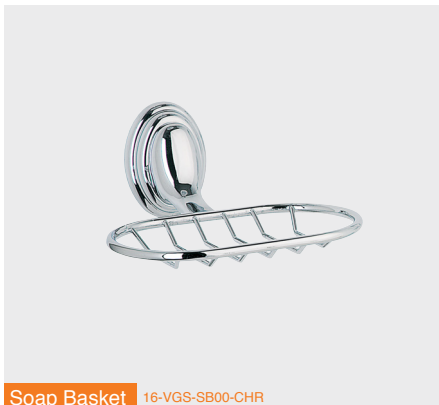

Vegas

Metal Bathroom Accessories

- Classic design
- Durable
- Value
- Chrome plated
- Easy installation
- Imported range
- Quality
- Made in China

Toilet Paper Holder 16-VGS-TPH0-CHR

Towel Ring 16-VGS-TR00-CHR

Toothbrush Tumbler Holder 16-VGS-TTH0-CHR

Soap Basket 16-VGS-SB00-CHR

Soap Dish 16-VGS-SD00-CHR

Toilet Brush Holder 16-VGS-TBH0-CHR

Glass Shelf 16-VGS-GS00-CHR

Robe Hook 16-VGS-RH00-CHR

Single Towel Rail (760mm) 16-VGS-STR0-CHR

Double Towel Rail (760mm) 16-VGS-DTR0-CHR