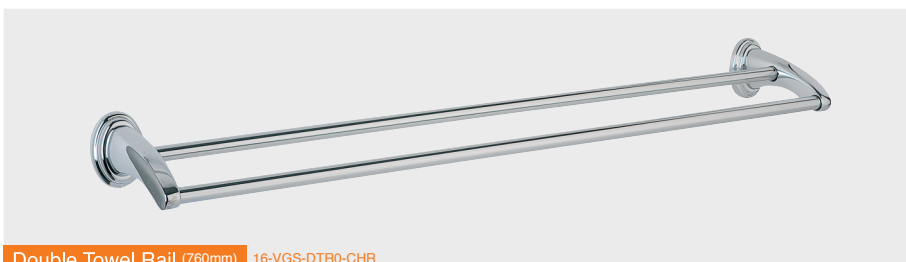

Vegas

Metal Bathroom Accessories

- Classic design
- Durable
- Value
- Chrome plated
- Easy installation
- Imported range
- Quality
- Made in China

Toilet Paper Holder 16-VGS-TPH0-CHR

Towel Ring 16-VGS-TR00-CHR

Toothbrush Tumbler Holder 16-VGS-TTH0-CHR

Soap Basket 16-VGS-SB00-CHR

Soap Dish 16-VGS-SD00-CHR

Toilet Brush Holder 16-VGS-TBH0-CHR

Glass Shelf 16-VGS-GS00-CHR

Robe Hook 16-VGS-RH00-CHR

Single Towel Rail (760mm) 16-VGS-STR0-CHR

Double Towel Rail (760mm) 16-VGS-DTR0-CHR