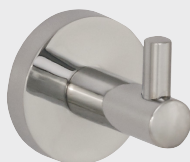

Siena

Metal Bathroom Accessories

- Classic design
- Durable
- Value
- Chrome plated
- Easy installation
- Imported range
- Quality
- Made in China

3 Year
WARRANTY

CAST AWAY

Toilet Paper Holder 16-SIE-TPH0-CHR

Towel Ring 16-SIE-TR00-CHR

Toothbrush Tumbler Holder 16-SIE-TTH0-CHR

Soap Basket 16-SIE-SB00-CHR

Robe Hook 16-SIE-RH00-CHR

Toilet Brush Holder 16-SIE-TBH0-CHR

Glass Shelf 16-SIE-GS00-CHR

Single Towel Rail (680mm) 16-SIE-STR0-CHR

Double Towel Rail (680mm) 16-SIE-DTR0-CHR