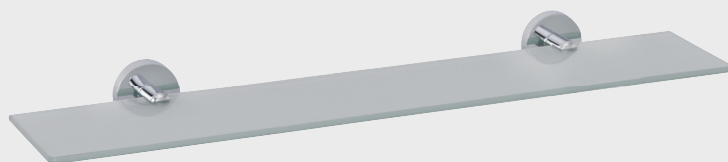

Siena

Metal Bathroom Accessories

- Classic design
- Durable
- Value
- Chrome plated
- Easy installation
- Imported range
- Quality
- Made in China

3 Year
WARRANTY

CAST AWAY

Toilet Paper Holder 16-SIE-TPH0-CHR

Towel Ring 16-SIE-TR00-CHR

Toothbrush Tumbler Holder 16-SIE-TTH0-CHR

Soap Basket 16-SIE-SB00-CHR

Robe Hook 16-SIE-RH00-CHR

Toilet Brush Holder 16-SIE-TBH0-CHR

Glass Shelf 16-SIE-GS00-CHR

Single Towel Rail (680mm) 16-SIE-STR0-CHR

Double Towel Rail (680mm) 16-SIE-DTR0-CHR