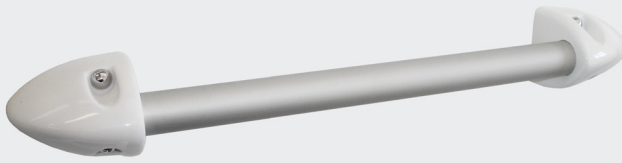

Bodie
Stone

LECOCO

- FULL BODIED
- HAND CAST
- NON PLASTIC
- SOLID
- FADE RESISTANT
- DURABLE

Toilet Paper Holder 11-LCB-TPH0-WHT

Towel Ring 11-LCB-TR00-WHT

Toothbrush Tumbler Holder 11-LCB-TTH0-WHT

Grab Rail 11-LCB-GR00-WHT

Soap Dish 11-LCB-SD00-WHT

Single Towel Rail (700mm) 11-LCB-STR0-WHT

Corner Shower Shelf 11-LCB-CSS0-WHT

Complete Bathroom Set 11-LCB-CBS0-WHT