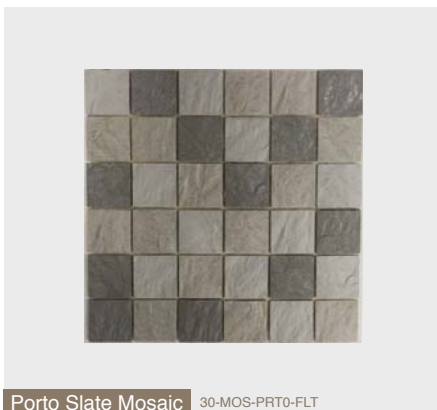

Walnut Brick Tile 30-MOS-WALN-ALB

earthstone

RECONSTITUTED STONE

- DURABLE AND STAIN RESISTANT
- CONSIDERED ECO-FRIENDLY
- APPROPRIATE FOR ALL STYLES OF HOME DECOR

Toledo Slate Tile 30-MOS-TOLE-RDA

Bordeaux Tile 30-MOS-BORD-ALD

Prague Slate Mosaic 30-MOS-PRAG-SHA

Namibiti Mosaic 38-MOS-NAMB-DRC

Amakhala Mosaic 38-MOS-AMAK-RDA

Cedar Tile 38-MOS-CEDA-BRN

Birch Mosaic 38-MOS-BIRC-BLU

Olive Mosaic 38-MOS-OLIV-GRN

earthstone

RECONSTITUTED STONE

- DURABLE AND STAIN RESISTANT
- CONSIDERED ECO-FRIENDLY
- APPROPRIATE FOR ALL STYLES OF HOME DECOR

Calico Mosaic 30-MOS-CALC-FLT

Camellia Tile 30-MOS-CAME-GRY

Cypress Tile 30-MOS-CYPR-BLK

Porto Slate Mosaic 30-MOS-PRT0-FLT

Sicily Slate Tile 30-MOS-SICI-BWG

Kichaka Tile 30-MOS-KICH-BWG

Castilla Flat Pebble Mosaic 30-MOS-CAST-FLT

Poplar Tile 30-MOS-POPL-GRY

Singita Tile 30-MOS-SING-GRY

Umbria Mosaic 30-MOS-UMBR-FLT

Toscana Cladding 30-MOS-TOSC-GRY