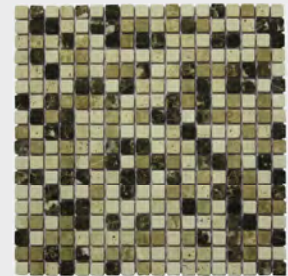

earthstone

NATURAL STONE

- DURABLE AND STAIN RESISTANT
- CONSIDERED ECO-FRIENDLY
- APPROPRIATE FOR ALL STYLES OF HOME DECOR

Sahara Tile 35-MOS-SAHA-RBC

Kalahari Tile 35-MOS-KALA-CBC

Capone Tile 35-MOS-CAPO-CBC

Pharoh Tile 35-MOS-PHAR-CBC

Sonoran Tile 35-MOS-SONO-CRM

Atacama Tile 35-MOS-ATAC-CRM