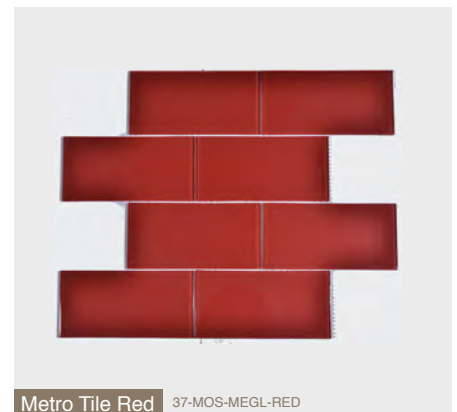

# earthstone

GLASS

- DURABLE AND STAIN RESISTANT
- CONSIDERED ECO-FRIENDLY
- APPROPRIATE FOR ALL STYLES OF HOME DECOR

48 x 48mm White 37-MOS-48GS-WHT

10 x 10 Sheet White 37-MOS-10MM-WHT

Metro Tile White 37-MOS-MEGL-WHT

48 x 48mm Red 37-MOS-48GS-RED

10 x 10 Sheet Red 37-MOS-10MM-RED

Metro Tile Red 37-MOS-MEGL-RED

# earthstone

GLASS

- DURABLE AND STAIN RESISTANT
- CONSIDERED ECO-FRIENDLY
- APPROPRIATE FOR ALL STYLES OF HOME DECOR

Atlantic Mosaic 37-MOS-ATLA-BGG

Blue / White Pattern 37-MOS-48MM-BLW

Caspian Mosaic 37-MOS-CASP-BWG

Glass Glitter Stripe - White 37-MOS-GGST-WHT