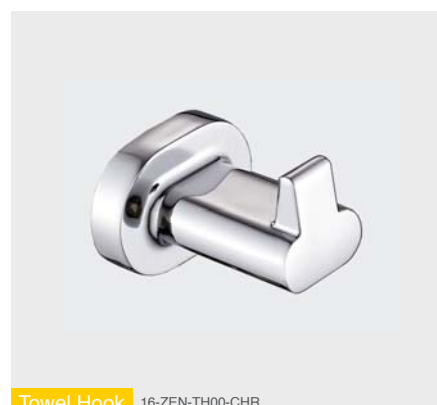

**Bodie**  
Metal

# ZENNA

- MODERN DESIGN
- EASILY INSTALLED
- SOLID
- DURABLE
- VERSATILE

Toilet Paper Holder 16-ZEN-TPH0-CHR

Towel Ring 16-ZEN-TR00-CHR

Toothbrush Tumbler Holder 16-ZEN-TTH0-CHR

Single Towel Rail 16-ZEN-STR0-CHR

Soap Basket 16-ZEN-SB00-CHR

Double Towel Rail 16-ZEN-DTR0-CHR

Towel Hook 16-ZEN-TH00-CHR