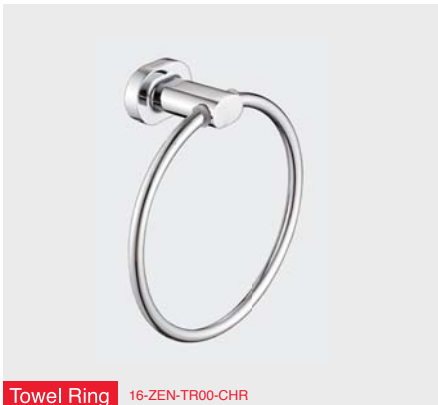

**Bodie**  
Metal

# ZENNA

- MODERN DESIGN
- EASILY INSTALLED
- SOLID
- DURABLE
- VERSATILE

Toilet Paper Holder 16-ZEN-TPH0-CHR

Towel Ring 16-ZEN-TR00-CHR

Toothbrush Tumbler Holder 16-ZEN-TTH0-CHR

Single Towel Rail 16-ZEN-STR0-CHR

Soap Basket 16-ZEN-SB00-CHR

Double Towel Rail 16-ZEN-DTR0-CHR

Towel Hook 16-ZEN-TH00-CHR