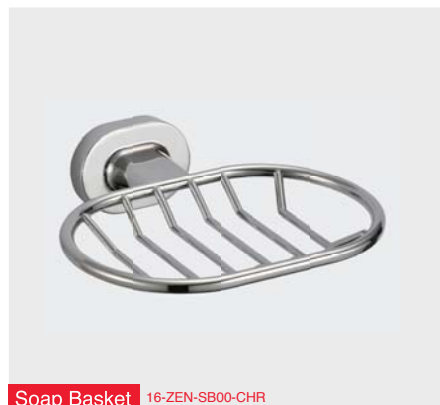

**Bodie**  
Metal

# ZENNA

- MODERN DESIGN
- EASILY INSTALLED
- SOLID
- DURABLE
- VERSATILE

Toilet Paper Holder 16-ZEN-TPH0-CHR

Towel Ring 16-ZEN-TR00-CHR

Toothbrush Tumbler Holder 16-ZEN-TTH0-CHR

Single Towel Rail 16-ZEN-STR0-CHR

Soap Basket 16-ZEN-SB00-CHR

Double Towel Rail 16-ZEN-DTR0-CHR

Towel Hook 16-ZEN-TH00-CHR