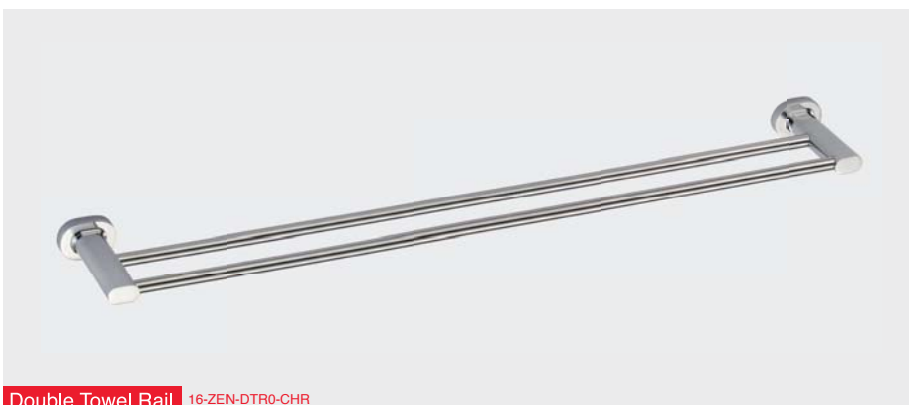

**Bodie**  
Metal

# ZENNA

- MODERN DESIGN
- EASILY INSTALLED
- SOLID
- DURABLE
- VERSATILE

Toilet Paper Holder 16-ZEN-TPH0-CHR

Towel Ring 16-ZEN-TR00-CHR

Toothbrush Tumbler Holder 16-ZEN-TTH0-CHR

Single Towel Rail 16-ZEN-STR0-CHR

Soap Basket 16-ZEN-SB00-CHR

Double Towel Rail 16-ZEN-DTR0-CHR

Towel Hook 16-ZEN-TH00-CHR