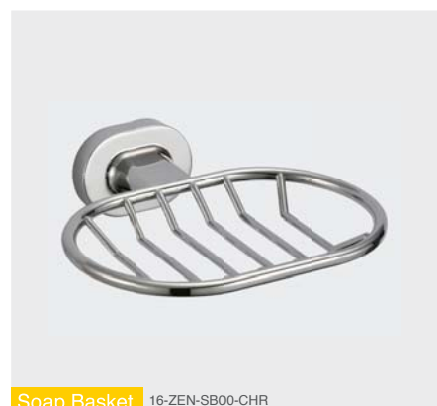

**Bodie**  
Metal

# ZENNA

- MODERN DESIGN
- EASILY INSTALLED
- SOLID
- DURABLE
- VERSATILE

Toilet Paper Holder 16-ZEN-TPH0-CHR

Towel Ring 16-ZEN-TR00-CHR

Toothbrush Tumbler Holder 16-ZEN-TTH0-CHR

Single Towel Rail 16-ZEN-STR0-CHR

Soap Basket 16-ZEN-SB00-CHR

Double Towel Rail 16-ZEN-DTR0-CHR

Towel Hook 16-ZEN-TH00-CHR