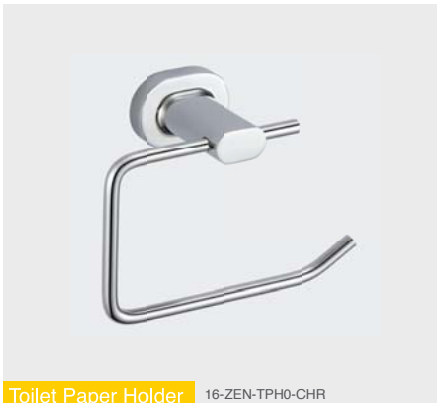

**Bodie**  
Metal

# ZENNA

- MODERN DESIGN
- EASILY INSTALLED
- SOLID
- DURABLE
- VERSATILE

Toilet Paper Holder 16-ZEN-TPH0-CHR

Towel Ring 16-ZEN-TR00-CHR

Toothbrush Tumbler Holder 16-ZEN-TTH0-CHR

Single Towel Rail 16-ZEN-STR0-CHR

Soap Basket 16-ZEN-SB00-CHR

Double Towel Rail 16-ZEN-DTR0-CHR

Towel Hook 16-ZEN-TH00-CHR