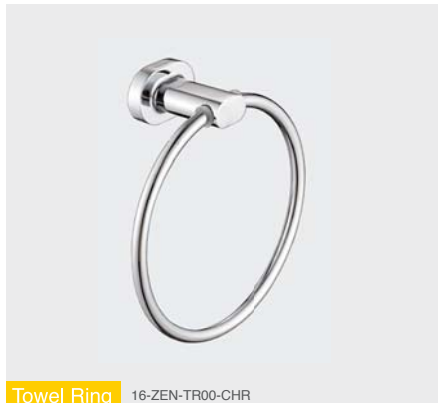

**Bodie**  
Metal

# ZENNA

- MODERN DESIGN
- EASILY INSTALLED
- SOLID
- DURABLE
- VERSATILE

Toilet Paper Holder 16-ZEN-TPH0-CHR

Towel Ring 16-ZEN-TR00-CHR

Toothbrush Tumbler Holder 16-ZEN-TTH0-CHR

Single Towel Rail 16-ZEN-STR0-CHR

Soap Basket 16-ZEN-SB00-CHR

Double Towel Rail 16-ZEN-DTR0-CHR

Towel Hook 16-ZEN-TH00-CHR