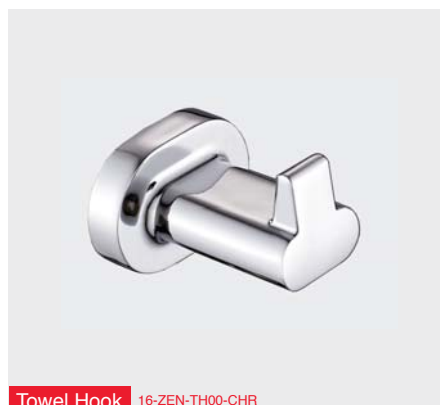

**Bodie**  
Metal

# ZENNA

- MODERN DESIGN
- EASILY INSTALLED
- SOLID
- DURABLE
- VERSATILE

Toilet Paper Holder 16-ZEN-TPH0-CHR

Towel Ring 16-ZEN-TR00-CHR

Toothbrush Tumbler Holder 16-ZEN-TTH0-CHR

Single Towel Rail 16-ZEN-STR0-CHR

Soap Basket 16-ZEN-SB00-CHR

Double Towel Rail 16-ZEN-DTR0-CHR

Towel Hook 16-ZEN-TH00-CHR