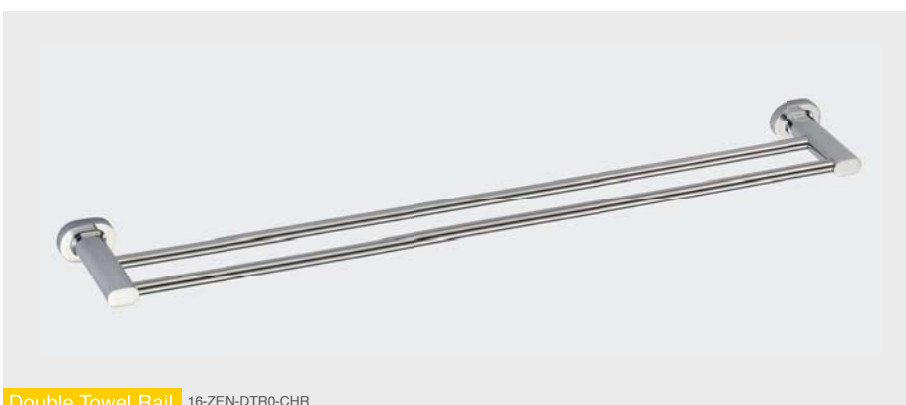

**Bodie**  
Metal

# ZENNA

- MODERN DESIGN
- EASILY INSTALLED
- SOLID
- DURABLE
- VERSATILE

Toilet Paper Holder 16-ZEN-TPH0-CHR

Towel Ring 16-ZEN-TR00-CHR

Toothbrush Tumbler Holder 16-ZEN-TTH0-CHR

Single Towel Rail 16-ZEN-STR0-CHR

Soap Basket 16-ZEN-SB00-CHR

Double Towel Rail 16-ZEN-DTR0-CHR

Towel Hook 16-ZEN-TH00-CHR