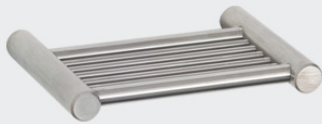

**Bodie**  
Steel

# STORM

- PROUDLY SOUTH AFRICAN
- EASILY INSTALLED
- SOLID
- DURABLE
- VERSATILE

Toilet Paper Holder 15-SRM-TPH0-SS0

Towel Ring 15-SRM-TR00-SS0

Toothbrush Tumbler Holder 15-SRM-TTH0-SS0

Soap Holder 15-SRM-SH00-SS0

Toilet Brush Holder 15-SRM-TBH0-SS0

Corner Shower Shelf 15-SRM-CSS0-SS0

Glass Shelf 15-SRM-GS00-SS0

Robe Hook 15-SRM-RH00-SS0

Single Towel Rail (700mm) 15-SRM-STR0-SS0

Double Towel Rail (700mm) 15-SRM-DTR0-SS0