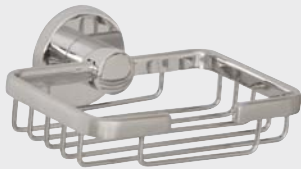

Bodie
Metal

LOS ANGELES

- EASILY INSTALLED
- SOLID
- DURABLE
- VERSATILE
- QUALITY

Toilet Paper Holder 16-LOS-TPH0-CHR

Towel Ring 16-LOS-TR00-CHR

Soap Basket 16-LOS-SB00-CHR

Robe Hook 16-LOS-RH00-CHR

Toilet Brush Holder 16-LOS-TBH0-CHR

Glass Shelf 16-LOS-GS00-CHR

Single Towel Rail (700mm) 16-LOS-STR0-CHR

Double Towel Rail (700mm) 16-LOS-DTR0-CHR