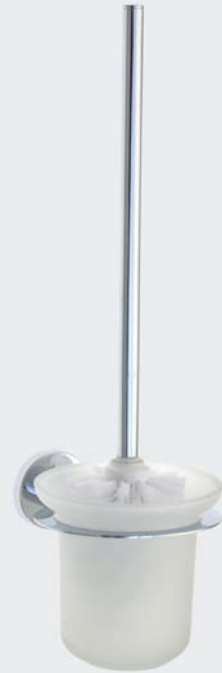

Bodie
Metal

LOS ANGELES

- EASILY INSTALLED
- SOLID
- DURABLE
- VERSATILE
- QUALITY

Toilet Paper Holder 16-LOS-TPH0-CHR

Towel Ring 16-LOS-TR00-CHR

Soap Basket 16-LOS-SB00-CHR

Robe Hook 16-LOS-RH00-CHR

Toilet Brush Holder 16-LOS-TBH0-CHR

Glass Shelf 16-LOS-GS00-CHR

Single Towel Rail (700mm) 16-LOS-STR0-CHR

Double Towel Rail (700mm) 16-LOS-DTR0-CHR