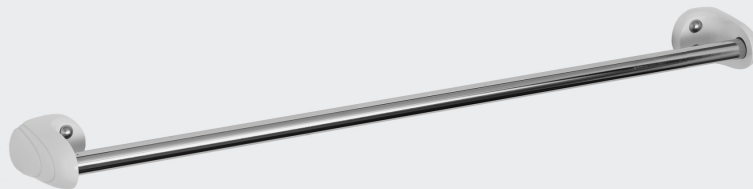

**Bodie**  
Stone

**JADE**

Boxed Range

- FULL BODIED
- HAND CAST
- NON PLASTIC
- DURABLE
- PROUDLY SOUTH AFRICAN

Toilet Paper Holder 10-JDE-TPH0-BOX

Towel Ring 10-JDE-TR00-BOX

Toothbrush Tumbler Holder 10-JDE-TTH0-BOX

Single Soap Holder 10-JDE-SH00-BOX

Double Soap Holder 10-JDE-SHD0-BOX

Corner Shower Shelf 10-JDE-CSS0-BOX

Glass Shelf 10-JDE-GS00-BOX

Robe Hook 10-JDE-RH00-BOX

Shower Foot Rest 10-JDE-SFR0-BOX

Single Towel Rail Brackets 10-JDE-STRO-BOX

Towel Rail (700mm / 900mm) 10-JDE-TR70-BOX / 10-JDE-TR90-BOX

Double Towel Rail Brackets 10-JDE-DTRO-BOX

Towel Rail (700mm / 900mm) 10-JDE-TR70-BOX / 10-JDE-TR90-BOX

Spare Toilet Paper Holder 10-JDE-SPH0-BOX