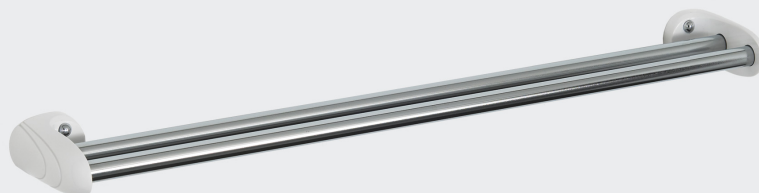

**Bodie**  
Stone

**JADE**

Boxed Range

- FULL BODIED
- HAND CAST
- NON PLASTIC
- DURABLE
- PROUDLY SOUTH AFRICAN

Toilet Paper Holder 10-JDE-TPH0-BOX

Towel Ring 10-JDE-TR00-BOX

Toothbrush Tumbler Holder 10-JDE-TTH0-BOX

Single Soap Holder 10-JDE-SH00-BOX

Double Soap Holder 10-JDE-SHD0-BOX

Corner Shower Shelf 10-JDE-CSS0-BOX

Glass Shelf 10-JDE-GS00-BOX

Robe Hook 10-JDE-RH00-BOX

Shower Foot Rest 10-JDE-SFR0-BOX

Single Towel Rail Brackets 10-JDE-STRO-BOX

Towel Rail (700mm / 900mm) 10-JDE-TR70-BOX / 10-JDE-TR90-BOX

Double Towel Rail Brackets 10-JDE-DTRO-BOX

Towel Rail (700mm / 900mm) 10-JDE-TR70-BOX / 10-JDE-TR90-BOX

Spare Toilet Paper Holder 10-JDE-SPH0-BOX