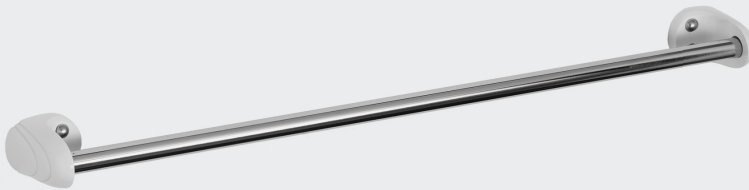

**Bodie**  
Stone

**JADE**

Blistered Range

- FULL BODIED
- HAND CAST
- NON PLASTIC
- DURABLE
- PROUDLY SOUTH AFRICAN

Toilet Paper Holder 11-JDE-TPH0-WHT

Towel Ring 11-JDE-TR00-WHT

Toothbrush Tumbler Holder 11-JDE-TTH0-WHT

Single Towel Rail (700mm) 11-JDE-STR0-WHT

Glass Shelf 11-JDE-GS00-WHT

Double Towel Rail (700mm) 11-JDE-DTR0-WHT

Single Soap Holder 11-JDE-SH00-WHT

5 Piece Set 11-JDE-5PCS-WHT

Corner Shower Shelf 11-JDE-CSS0-WHT