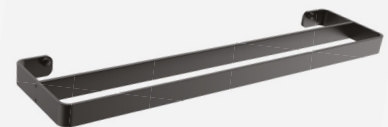

Bodie
Black

ONYX

- DURABLE
- EASILY INSTALLED
- CORROSION RESISTANT
- LIGHTWEIGHT
- RECYCLABLE

Toilet Paper Holder 14-ONX-TPH0-BLK

Towel Ring 14-ONX-TR00-BLK

Soap Basket 14-ONX-SB00-BLK

Toothbrush Tumbler Holder 14-ONX-TTH0-BLK

Single Towel Rail (600mm) 14-ONX-STR6-BLK

Double Towel Rail (600mm) 14-ONX-DTR6-BLK

Glass Shelf 14-ONX-GS00-BLK

Toilet Brush 14-ONX-TBH0-BLK

Towel Hook 14-ONX-TH00-BLK

Square Shower Shelf 14-UNI-SQSS-BLK

Corner Shower Shelf 14-UNI-CSS1-BLK