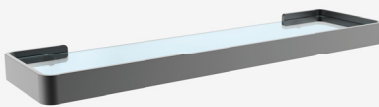

Bodie
Black

ONYX

- DURABLE
- EASILY INSTALLED
- CORROSION RESISTANT
- LIGHTWEIGHT
- RECYCLABLE

Toilet Paper Holder 14-ONX-TPH0-BLK

Towel Ring 14-ONX-TR00-BLK

Soap Basket 14-ONX-SB00-BLK

Toothbrush Tumbler Holder 14-ONX-TTH0-BLK

Single Towel Rail (600mm) 14-ONX-STR6-BLK

Double Towel Rail (600mm) 14-ONX-DTR6-BLK

Glass Shelf 14-ONX-GS00-BLK

Toilet Brush 14-ONX-TBH0-BLK

Towel Hook 14-ONX-TH00-BLK

Square Shower Shelf 14-UNI-SQSS-BLK

Corner Shower Shelf 14-UNI-CSS1-BLK