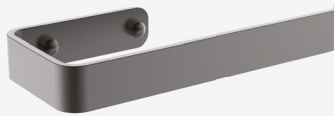

Bodie
Black

ONYX

- DURABLE
- EASILY INSTALLED
- CORROSION RESISTANT
- LIGHTWEIGHT
- RECYCLABLE

Toilet Paper Holder 14-ONX-TPH0-BLK

Towel Ring 14-ONX-TR00-BLK

Soap Basket 14-ONX-SB00-BLK

Toothbrush Tumbler Holder 14-ONX-TTH0-BLK

Single Towel Rail (600mm) 14-ONX-STR6-BLK

Double Towel Rail (600mm) 14-ONX-DTR6-BLK

Glass Shelf 14-ONX-GS00-BLK

Toilet Brush 14-ONX-TBH0-BLK

Towel Hook 14-ONX-TH00-BLK

Square Shower Shelf 14-UNI-SQSS-BLK

Corner Shower Shelf 14-UNI-CSS1-BLK