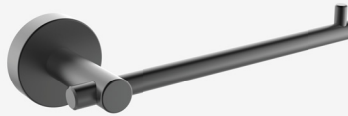

Bodie
Black

LAVA

- DURABLE
- EASILY INSTALLED
- CORROSION RESISTANT
- LIGHTWEIGHT
- RECYCLABLE

Toilet Paper Holder 14-LVA-TPH0-BLK

Fixed Toilet Paper Holder 14-LVA-TPH1-BLK

Towel Ring 14-LVA-TR00-BLK

Soap Basket 14-LVA-SB00-BLK

Toothbrush Tumbler Holder 14-LVA-TTH0-BLK

Towel Hook 14-LVA-TH00-BLK

Single Towel Rail (600mm) 14-LVA-STR6-BLK

Double Towel Rail (600mm) 14-LVA-DTR6-BLK

Glass Shelf 14-LVA-GS00-BLK

Toilet Brush 14-LVA-TBH0-BLK