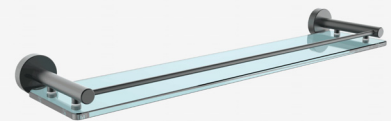

Bodie
Black

LAVA

- DURABLE
- EASILY INSTALLED
- CORROSION RESISTANT
- LIGHTWEIGHT
- RECYCLABLE

Toilet Paper Holder 14-LVA-TPH0-BLK

Fixed Toilet Paper Holder 14-LVA-TPH1-BLK

Towel Ring 14-LVA-TR00-BLK

Soap Basket 14-LVA-SB00-BLK

Toothbrush Tumbler Holder 14-LVA-TTH0-BLK

Towel Hook 14-LVA-TH00-BLK

Single Towel Rail (600mm) 14-LVA-STR6-BLK

Double Towel Rail (600mm) 14-LVA-DTR6-BLK

Glass Shelf 14-LVA-GS00-BLK

Toilet Brush 14-LVA-TBH0-BLK

Square Shower Shelf 14-UNI-SQSS-BLK

Corner Shower Shelf 14-UNI-CSS1-BLK