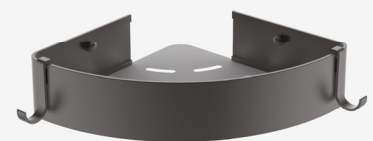

Bodie
Black

LAVA

- DURABLE
- EASILY INSTALLED
- CORROSION RESISTANT
- LIGHTWEIGHT
- RECYCLABLE

Toilet Paper Holder 14-LVA-TPH0-BLK

Fixed Toilet Paper Holder 14-LVA-TPH1-BLK

Towel Ring 14-LVA-TR00-BLK

Soap Basket 14-LVA-SB00-BLK

Toothbrush Tumbler Holder 14-LVA-TTH0-BLK

Towel Hook 14-LVA-TH00-BLK

Single Towel Rail (600mm) 14-LVA-STR6-BLK

Double Towel Rail (600mm) 14-LVA-DTR6-BLK

Glass Shelf 14-LVA-GS00-BLK

Toilet Brush 14-LVA-TBH0-BLK

Square Shower Shelf 14-UNI-SQSS-BLK

Corner Shower Shelf 14-UNI-CSS1-BLK