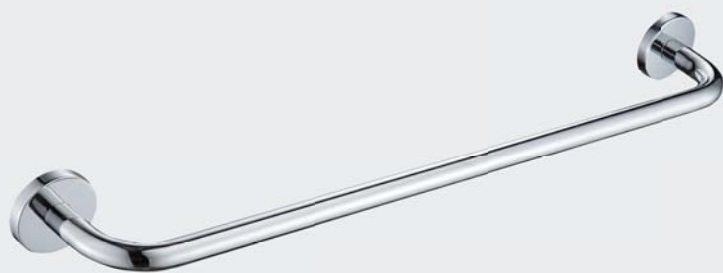

Bodie

ACCESSORIES

- EASILY INSTALLED
- SOLID
- DURABLE
- VERSATILE
- QUALITY

Toilet Paper Holder 16-BOD-TPH0-CHR

Double Paper Holder 16-BOD-DTPH-CHR

Grab Rail 16-BOD-GRSM-CHR

Spare Toilet Paper Holder 16-BOD-SPH0-CHR

Toilet Brush Holder 16-BOD-TBS1-CHR

Single Towel Rail (600mm) 16-BOD-STR6-CHR

Towel Hook 16-BOD-TH00-CHR

Glass Shelf 16-BOD-GS01-CHR