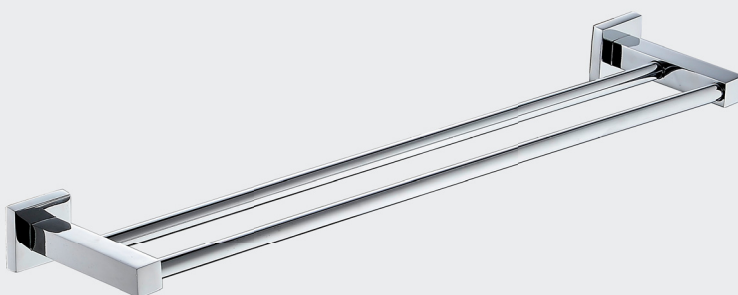

Bodie
Metal

ARIA

- MODERN DESIGN
- EASILY INSTALLED
- SOLID
- DURABLE
- VERSATILE

Toilet Paper Holder 16-ARA-TPH0-CHR

Towel Ring 16-ARA-TR00-CHR

Soap Basket 16-ARA-SB00-CHR

Toothbrush Tumbler Holder 16-ARA-TTH0-CHR

Single Towel Rail (700mm) 16-ARA-STR0-CHR

Robe Hook 16-ARA-RH00-CHR

Double Towel Rail (700mm) 16-ARA-DTR0-CHR