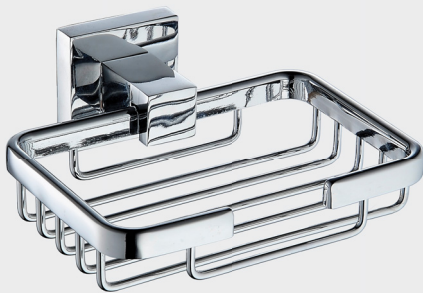

Bodie
Metal

ARIA

- MODERN DESIGN
- EASILY INSTALLED
- SOLID
- DURABLE
- VERSATILE

Toilet Paper Holder 16-ARA-TPH0-CHR

Towel Ring 16-ARA-TR00-CHR

Soap Basket 16-ARA-SB00-CHR

Toothbrush Tumbler Holder 16-ARA-TTH0-CHR

Single Towel Rail (700mm) 16-ARA-STR0-CHR

Robe Hook 16-ARA-RH00-CHR

Double Towel Rail (700mm) 16-ARA-DTR0-CHR