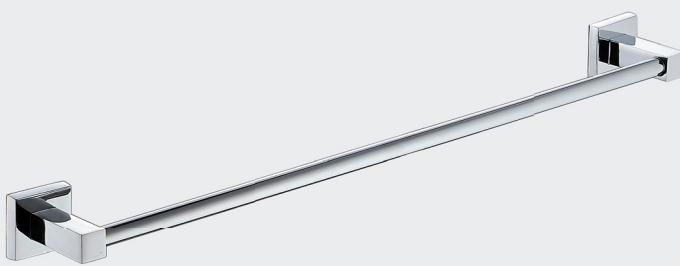

Bodie
Metal

ARIA

- MODERN DESIGN
- EASILY INSTALLED
- SOLID
- DURABLE
- VERSATILE

Toilet Paper Holder 16-ARA-TPH0-CHR

Towel Ring 16-ARA-TR00-CHR

Soap Basket 16-ARA-SB00-CHR

Toothbrush Tumbler Holder 16-ARA-TTH0-CHR

Single Towel Rail (700mm) 16-ARA-STR0-CHR

Robe Hook 16-ARA-RH00-CHR

Double Towel Rail (700mm) 16-ARA-DTR0-CHR