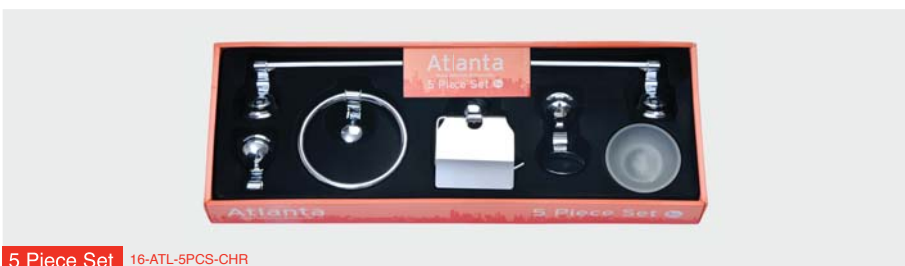

Atlanta

Metal Bathroom Accessories

- Classic design
- Durable
- Value
- Chrome plated
- Easy installation
- Imported range
- Quality
- Made in China

Toilet Paper Holder 16-ATL-TPH0-CHR

Towel Ring 16-ATL-TR00-CHR

Toothbrush Tumbler Holder 16-ATL-TTH0-CHR

Soap Basket 16-ATL-SB00-CHR

Soap Dish 16-ATL-SD00-CHR

Robe Hook 16-ATL-RH00-CHR

Single Towel Rail (700mm) 16-ATL-STR0-CHR

Glass Shelf 16-ATL-GS00-CHR

Double Towel Rail (700mm) 16-ATL-DTR0-CHR

5 Piece Set 16-ATL-5PCS-CHR

Toilet Brush Holder 16-ATL-TBH0-CHR