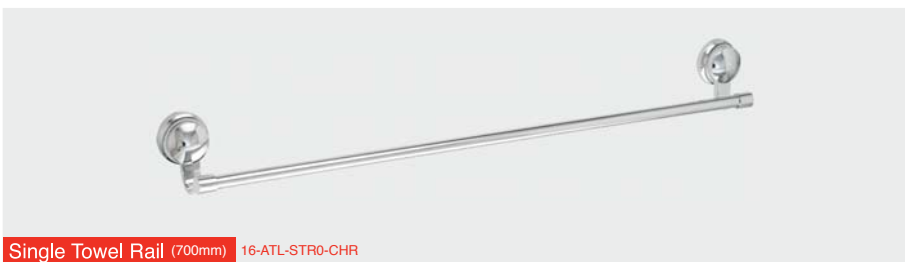

Atlanta

Metal Bathroom Accessories

- Classic design
- Durable
- Value
- Chrome plated
- Easy installation
- Imported range
- Quality
- Made in China

Toilet Paper Holder 16-ATL-TPH0-CHR

Towel Ring 16-ATL-TR00-CHR

Toothbrush Tumbler Holder 16-ATL-TTH0-CHR

Soap Basket 16-ATL-SB00-CHR

Soap Dish 16-ATL-SD00-CHR

Robe Hook 16-ATL-RH00-CHR

Single Towel Rail (700mm) 16-ATL-STR0-CHR

Glass Shelf 16-ATL-GS00-CHR

Double Towel Rail (700mm) 16-ATL-DTR0-CHR

5 Piece Set 16-ATL-5PCS-CHR

Toilet Brush Holder 16-ATL-TBH0-CHR